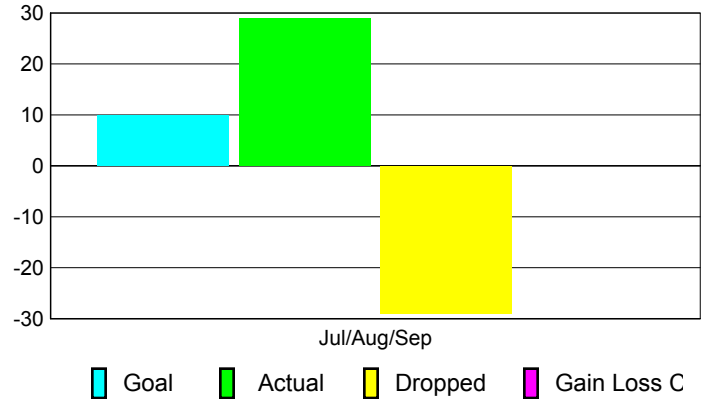

Membership Results 2010-2011

Goal, New, Dropped, Gain/Loss